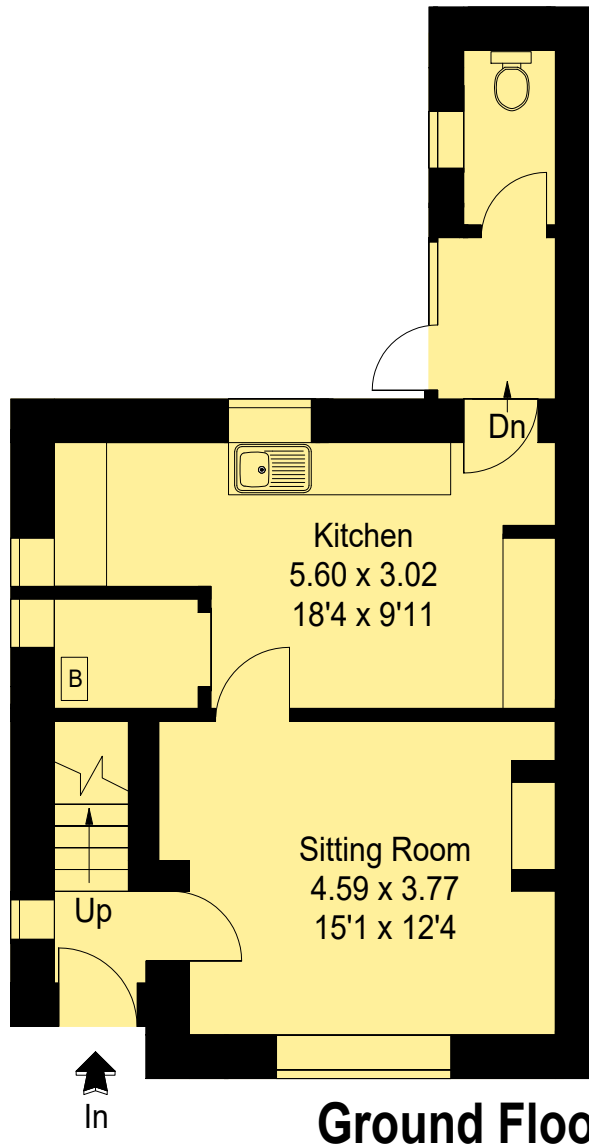

2 Green Park Lane Cottages, Beckington, Frome, Wiltshire BA11 6TT

Approximate Gross Internal Area :- 80 sq m / 859 sq ft

PRODUCED FOR FOX GRANT 2018

This illustration is for identification purposes only. Measured & drawn in accordance with RICS guidelines. Not drawn to scale, unless stated. Dimensions shown are to the nearest 7.5 cm / 3" and are through cupboard / wardrobes to wall surfaces where possible or where indicated by arrow heads. Whilst every care is taken in the preparation of this plan, please check all dimensions shapes & compass bearings before making any decisions reliant upon them.