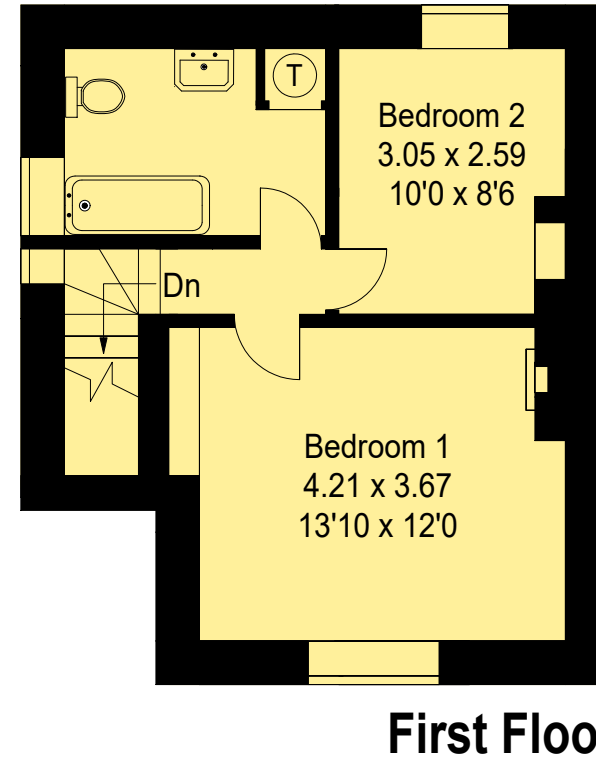

2 Green Park Lane Cottages, Beckington, Frome, Wiltshire BA11 6TT

Approximate Gross Internal Area :- 80 sq m / 859 sq ft

PRODUCED FOR FOX GRANT 2018

This illustration is for identification purposes only. Measured & drawn in accordance with RICS guidelines. Not drawn to scale, unless stated. Dimensions shown are to the nearest 7.5 cm / 3" and are through cupboard / wardrobes to wall surfaces where possible or where indicated by arrow heads. Whilst every care is taken in the preparation of this plan, please check all dimensions shapes & compass bearings before making any decisions reliant upon them.