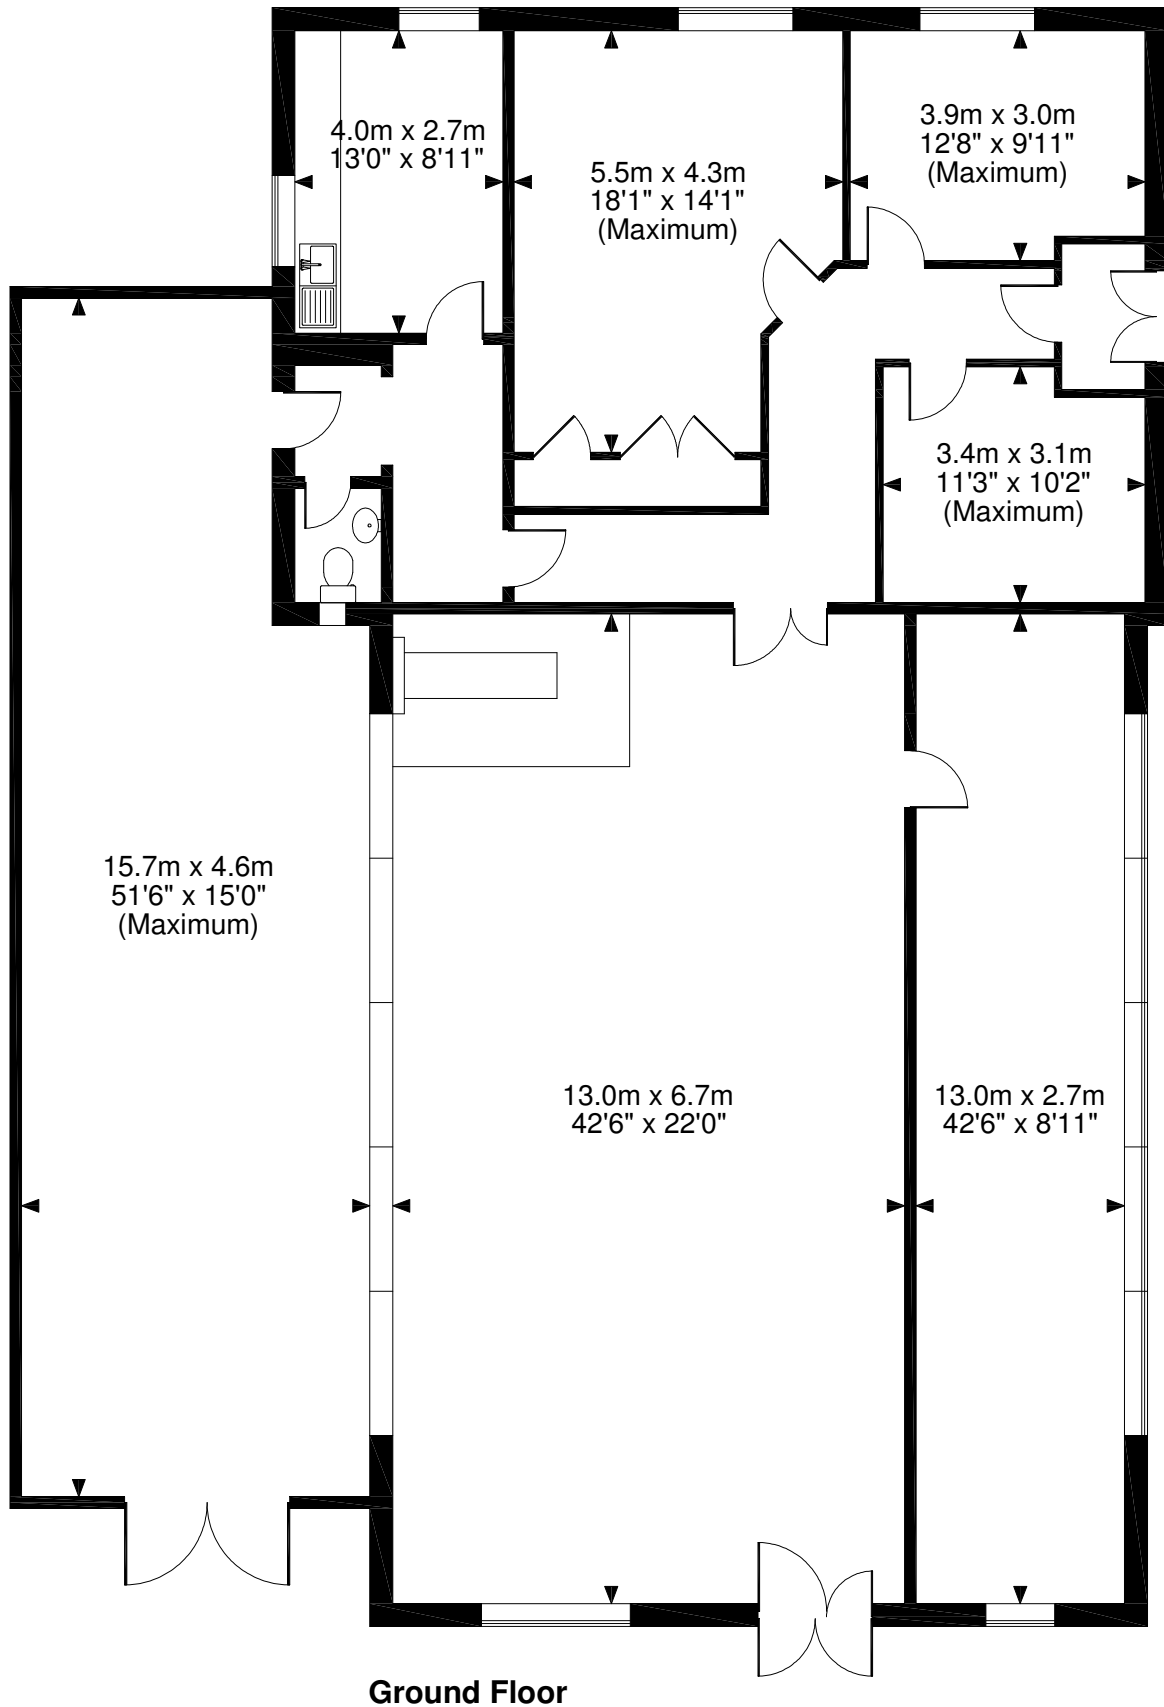

# Repeater Station, Wittering Grange Cottage, Leicester Road, Wansford

Approximate Gross Internal Area 2,244 Sq. Ft

**FOR ILLUSTRATIVE PURPOSES ONLY - NOT TO SCALE**

The position & size of doors, windows, appliances and other features are approximate only.

© ehouse. Unauthorised reproduction prohibited. Drawing ref. dig/8192843/ANW