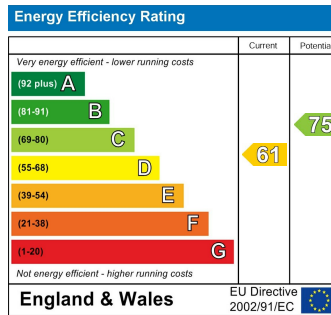

Bridgeland House, Bridgeland Street
Bideford, Devon EX39 2PZ
t: 01237 476544
f: 01237 422722
e: bideford@hardingresidential.com
www.hardingresidential.com

HB95 Ravensworth 01670 713330

These particulars have been prepared for guidance only. We have not carried out a detailed survey, not tested the services, appliances or specific fittings. Floor plans are not drawn to scale unless stated, measurements and distances are approximate only. Do not rely on them for carpets and furnishings. Photographs are not necessarily current and you should not assume that the contents shown are included in the sale.