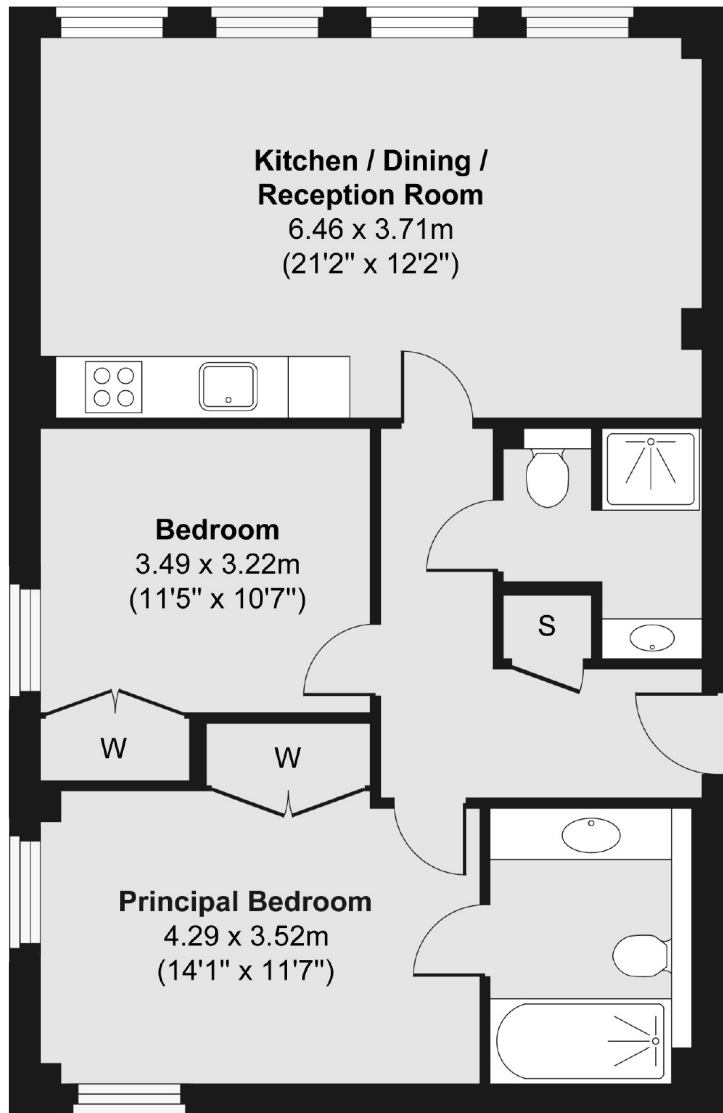

- Two Double bedrooms • Open plan reception • Modern Interior • Central location • Ample Storage • Wood Floors •

Second Floor

Total area (approx.) 65.96 sq. m (710 sq. ft)

Fletchers Chiswick High Road Lettings
86 Chiswick High Road, Chiswick, London, W4 1SY
020 8742 4100
chiswicklettings@fletcherestates.com