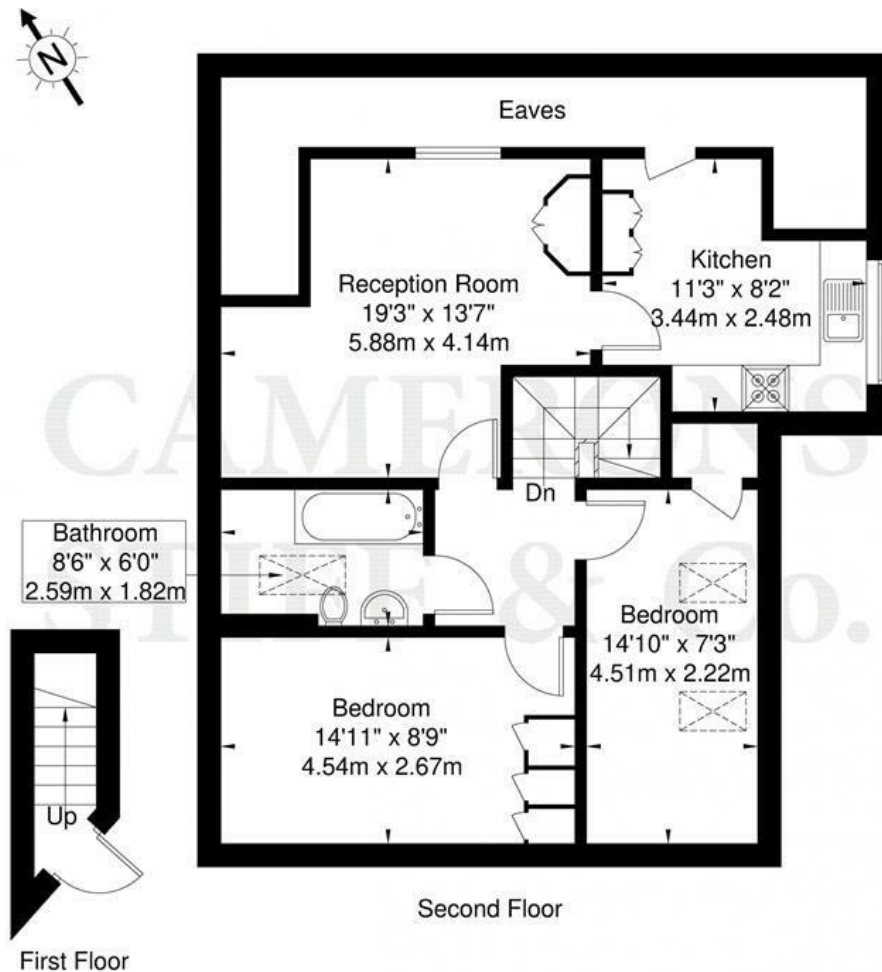

St Gabriels Road NW2

Approx. Gross Internal Area = 63.5 sq m / 683 sq ft
(Excluding Eaves)

Ref

Copyright THEBLÉUPLAN

Disclaimer : Floor plan measurements are approximate and are for illustrative purposes only
While we do not doubt the floor plan accuracy and completeness, you or your advisors should
conduct a careful, independent investigation of the property in respect of monetary valuation