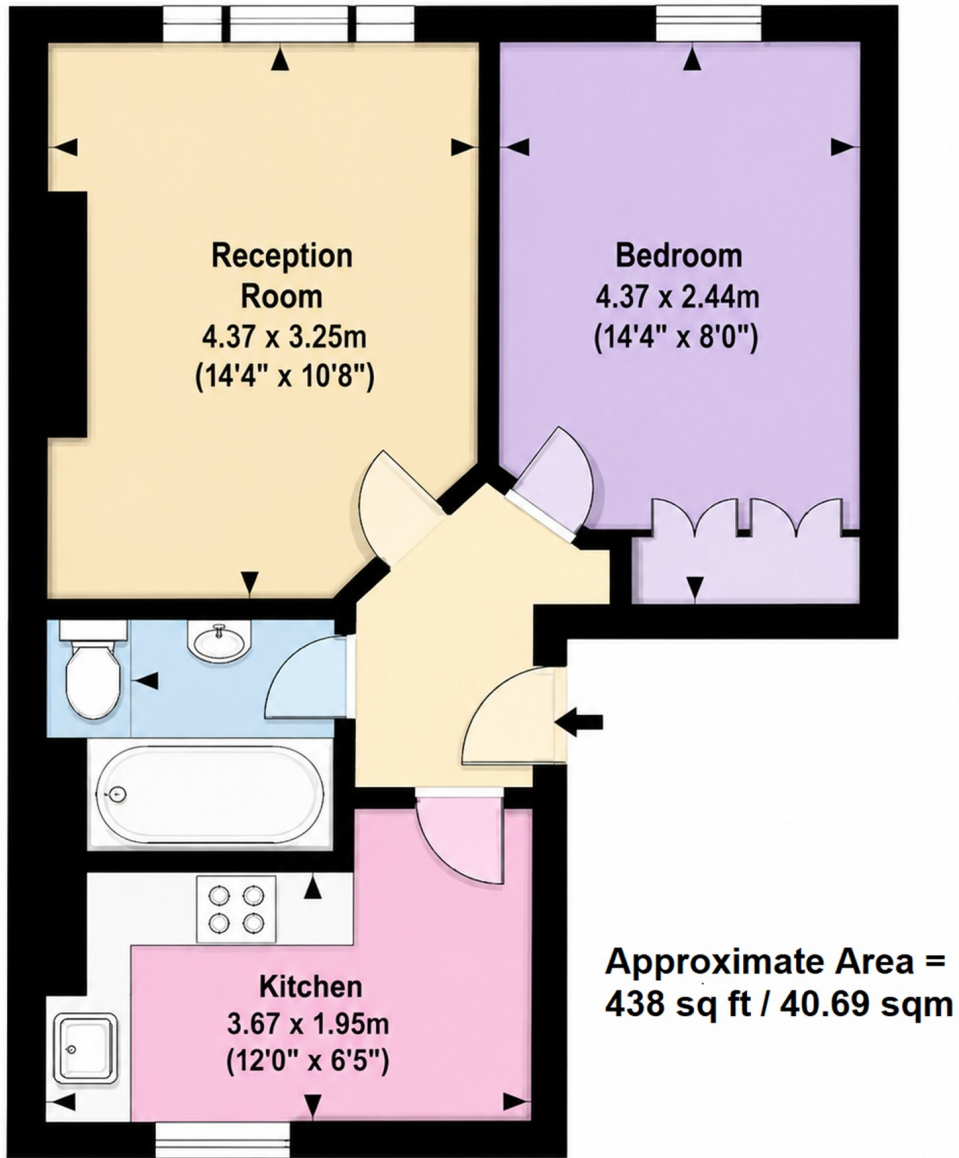

• Large Double Bedroom • Sash Windows • Separate Kitchen • No Onward Chain • Quiet Residential Street • Heart of Shepherd's Bush •

FLETCHERS

ESTATE AGENTS

First Floor

Fletchers Brook Green Sales
144 Shepherds Bush Road, Hammersmith, London, W6 7PB
020 7603 1415
brookgreensales@fletcherestates.com